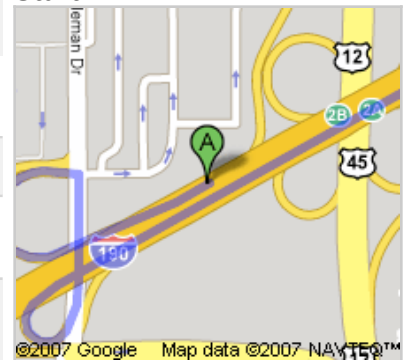

Start **Chicago Ohare Int'l Airport**
Chicago Ohare Int'l Airport

End **3300 S Federal St**
Chicago, IL 60616

Travel **20.3 mi – about 27 mins, up to 40 mins in traffic**

Get Google Maps on your phone

Text the word "GMAPS" to 466453

Chicago Ohare Int'l Airport
Chicago Ohare Int'l Airport

Drive: 20.3 mi – about 27 mins, up to 40 mins in traffic

1. Head **southwest** on **I-190 W** 253 ft
2. Take the **Bessie Coleman Dr** exit toward **Economy Parking/Kiss 'N' Fly/Rental Car Return/International Terminal 5** 0.4 mi
1 min
- ➔ 3. Turn **right** at **Bessie Coleman Dr** (signs for **Air Cargo/International Terminal 5**) 0.2 mi
4. Merge onto **I-190 E** via the ramp to **Chicago** 2.3 mi
3 mins
5. Merge onto **I-90 E** 16.7 mi
20 mins
6. Take exit **54** toward **31st St** 499 ft
7. Merge onto **S Wentworth Ave** 0.4 mi
1 min
- ← 8. Turn **left** at **W 33rd St** 0.1 mi
1 min

3300 S Federal St
Chicago, IL 60616

These directions are for planning purposes only. You may find that construction projects, traffic, or other events may cause road conditions to differ from the map results.

Map data ©2008 NAVTEQ™, Sanborn

Overview

Start

End

Map data ©2008 NAVTEQ™, Sanborn